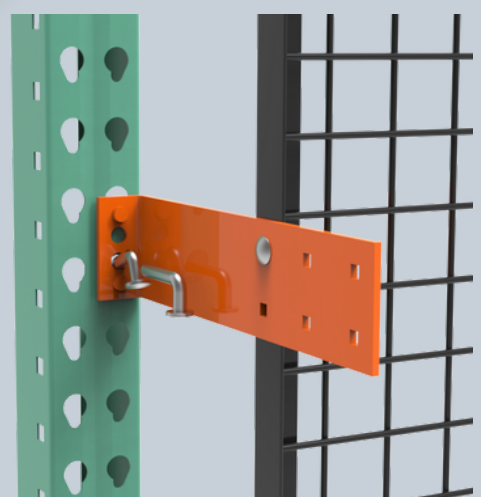

## WHAT IT IS

The world's first and only drop-in bracket

Compatible with teardrop slotted uprights, the most common style of pallet rack.

## WHAT IT DOES

The Grrripper Bracket uses a proprietary drop pin that ensures the system will not disengage from the rack.

## HOW TO INSTALL

**1** Hook bracket into teardrop slots.

**2** Drop pin in to secure bracket.

## WHAT IS ITS SIGNIFICANCE

The Grrripper Bracket installs 80% faster than any other bracket on the market.