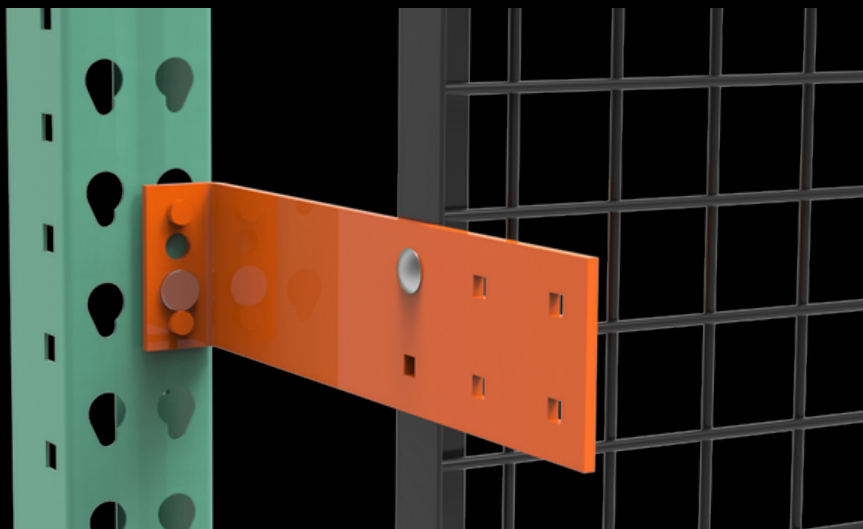

## WHAT IT IS

The world's first and only drop-in bracket

Compatible with teardrop slotted uprights, the most common style of pallet rack.

## WHAT IT DOES

The Grrripper Bracket uses a proprietary drop pin that ensures the system will not disengage from the rack.

## HOW TO INSTALL

**1** Hook bracket into teardrop slots.

**2** Drop pin in to secure bracket.

## WHAT IS ITS SIGNIFICANCE

The Grrripper Bracket installs 80% faster than any other bracket on the market.