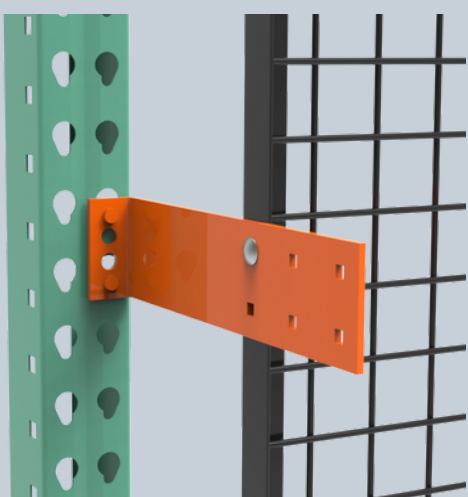

## WHAT IT IS

The world's first and only drop-in bracket

Compatible with teardrop slotted uprights, the most common style of pallet rack.

## WHAT IT DOES

The Grrripper Bracket uses a proprietary drop pin that ensures the system will not disengage from the rack.

## HOW TO INSTALL

**1** Hook bracket into teardrop slots.

**2** Drop pin in to secure bracket.

## WHAT IS ITS SIGNIFICANCE

The Grrripper Bracket installs 80% faster than any other bracket on the market.