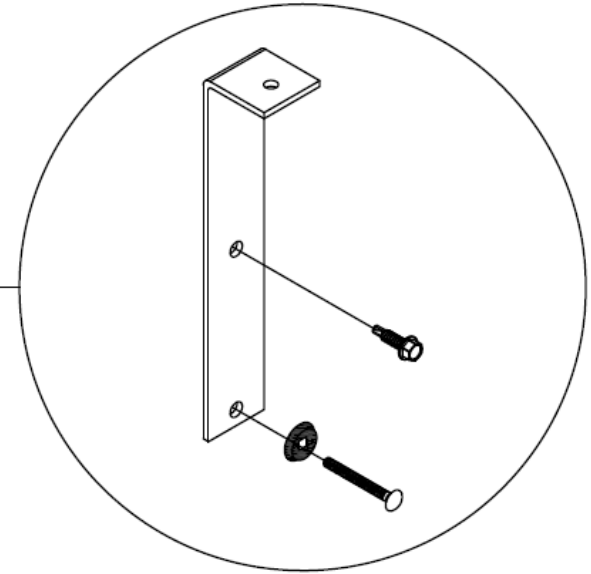

BeastWire Mesh Partitions use straight carriage bolt connections for a simpler, more secure installation

You have been supplied with extruded plastic carriage bolt adapters to use where round holes are present:

**PREVENTS CARRIAGE
BOLTS FROM
SPINNING IN ROUND
HOLES IN POSTS**

**PROPERLY SEATS
CARRIAGE BOLTS WHEN
INSERTED THROUGH
SMALL ROUND HOLES**