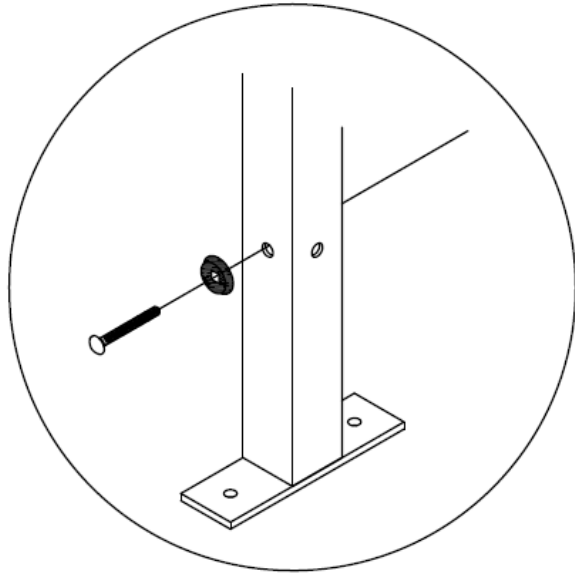

BeastWire Mesh Partitions use straight carriage bolt connections for a simpler, more secure installation

You have been supplied with extruded plastic carriage bolt adapters to use where round holes are present:

**PREVENTS CARRIAGE
BOLTS FROM
SPINNING IN ROUND
HOLES IN POSTS**

**PROPERLY SEATS
CARRIAGE BOLTS WHEN
INSERTED THROUGH
SMALL ROUND HOLES**