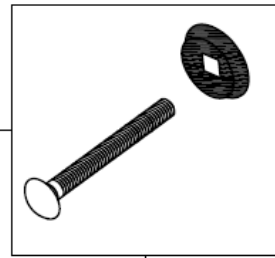

BeastWire Mesh Partitions use straight carriage bolt connections for a simpler, more secure installation

You have been supplied with extruded plastic carriage bolt adapters to use where round holes are present:

**PREVENTS CARRIAGE
BOLTS FROM
SPINNING IN ROUND
HOLES IN POSTS**

**PROPERLY SEATS
CARRIAGE BOLTS WHEN
INSERTED THROUGH
SMALL ROUND HOLES**