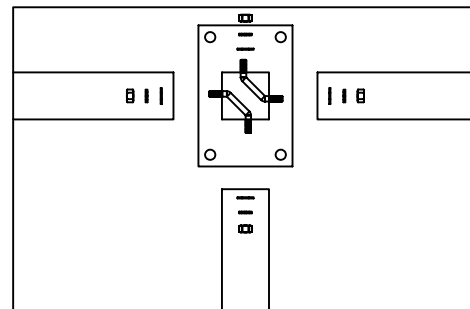

TOP VIEW
TYPICAL STRAIGHT CONNECTION

HARDWARE REQUIRED FOR INSTALLATION	
KEY	ITEM
1	3/4 X 5 1/2 HEX HEAD BOLT
2	5/8 ANGLE BOLT
3	3/4 FLAT WASHER
4	3/4 LOCK WASHER
5	5/8 LOCK WASHER
6	5/8 FLAT WASHER
7	3/4 HEX NUT
8	5/8 HEX NUT

CAPS ARE INCLUDED WITH ALL POSTS

TOP VIEW
TYPICAL CORNER CONNECTION

TOP VIEW
T-POST CONNECTION