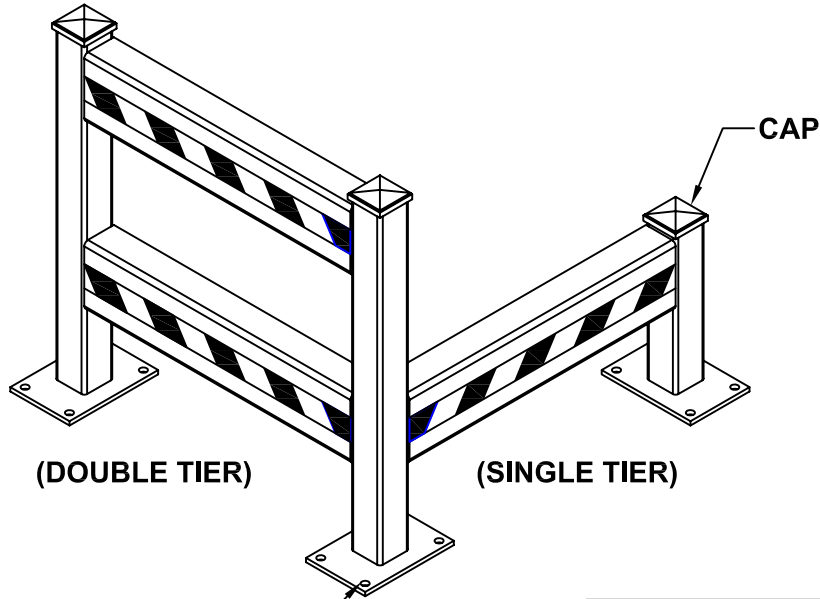

01/01/06

SPACEGUARD

PRODUCTS

AISLEGUARD

INSTALLATION SHEET

PHONE: 800-841-0680

FAX: 800-428-5758

3/4 ANCHOR (NOT PROVIDED)

TOP VIEW
TYPICAL STRAIGHT CONNECTION

HARDWARE REQUIRED FOR INSTALLATION	
KEY	ITEM
1	3/4 X 5 1/2 HEX HEAD BOLT
2	5/8 ANGLE BOLT
3	3/4 FLAT WASHER
4	3/4 LOCK WASHER
5	5/8 LOCK WASHER
6	5/8 FLAT WASHER
7	3/4 HEX NUT
8	5/8 HEX NUT

CAPS ARE INCLUDED WITH ALL POSTS

TOP VIEW
TYPICAL CORNER CONNECTION

TOP VIEW
T-POST CONNECTION