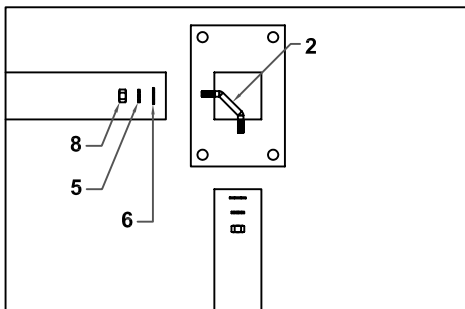

TOP VIEW
TYPICAL STRAIGHT CONNECTION

HARDWARE REQUIRED FOR INSTALLATION	
KEY	ITEM
1	3/4 X 5 1/2 HEX HEAD BOLT
2	5/8 ANGLE BOLT
3	3/4 FLAT WASHER
4	3/4 LOCK WASHER
5	5/8 LOCK WASHER
6	5/8 FLAT WASHER
7	3/4 HEX NUT
8	5/8 HEX NUT

CAPS ARE INCLUDED WITH ALL POSTS

TOP VIEW
TYPICAL CORNER CONNECTION

TOP VIEW
T-POST CONNECTION