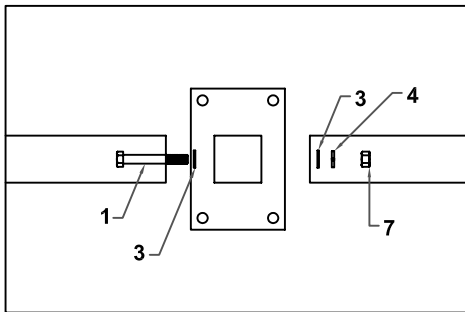

TOP VIEW
TYPICAL STRAIGHT CONNECTION

HARDWARE REQUIRED FOR INSTALLATION	
KEY	ITEM
1	3/4 X 5 1/2 HEX HEAD BOLT
2	5/8 ANGLE BOLT
3	3/4 FLAT WASHER
4	3/4 LOCK WASHER
5	5/8 LOCK WASHER
6	5/8 FLAT WASHER
7	3/4 HEX NUT
8	5/8 HEX NUT

CAPS ARE INCLUDED WITH ALL POSTS

TOP VIEW
TYPICAL CORNER CONNECTION

TOP VIEW
T-POST CONNECTION