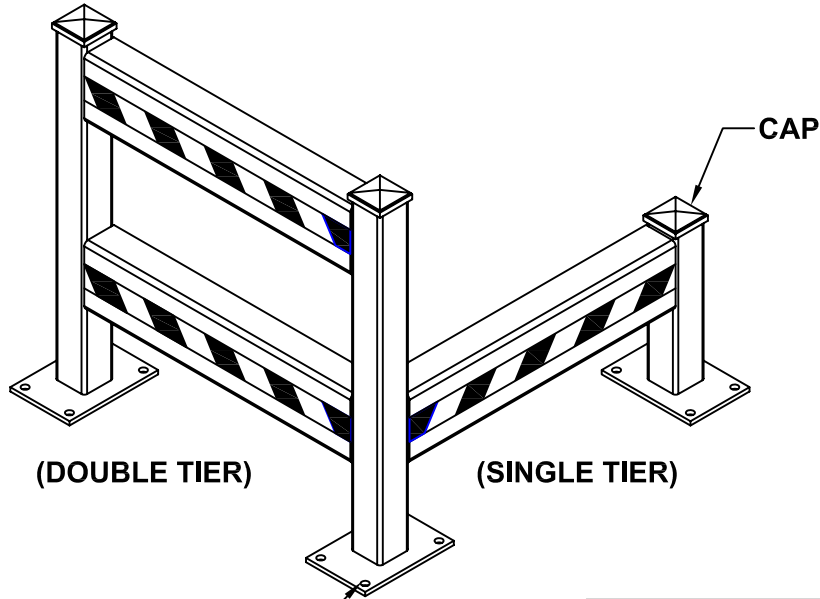

01/01/06

SPACEGUARD PRODUCTS

AISLEGUARD

INSTALLATION SHEET

PHONE: 800-841-0680

FAX: 800-428-5758

3/4 ANCHOR (NOT PROVIDED)

TOP VIEW
TYPICAL STRAIGHT CONNECTION

HARDWARE REQUIRED FOR INSTALLATION	
KEY	ITEM
1	3/4 X 5 1/2 HEX HEAD BOLT
2	5/8 ANGLE BOLT
3	3/4 FLAT WASHER
4	3/4 LOCK WASHER
5	5/8 LOCK WASHER
6	5/8 FLAT WASHER
7	3/4 HEX NUT
8	5/8 HEX NUT

CAPS ARE INCLUDED WITH ALL
POSTS

TOP VIEW
TYPICAL CORNER CONNECTION

TOP VIEW
T-POST CONNECTION