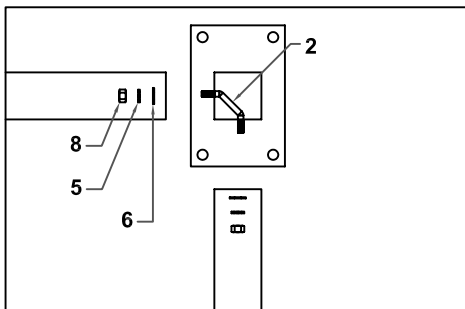

01/01/06

SPACEGUARD PRODUCTS

AISLEGUARD

INSTALLATION SHEET

PHONE: 800-841-0680

FAX: 800-428-5758

3/4 ANCHOR (NOT PROVIDED)

TOP VIEW
TYPICAL STRAIGHT CONNECTION

HARDWARE REQUIRED FOR INSTALLATION	
KEY	ITEM
1	3/4 X 5 1/2 HEX HEAD BOLT
2	5/8 ANGLE BOLT
3	3/4 FLAT WASHER
4	3/4 LOCK WASHER
5	5/8 LOCK WASHER
6	5/8 FLAT WASHER
7	3/4 HEX NUT
8	5/8 HEX NUT

CAPS ARE INCLUDED WITH ALL
POSTS

TOP VIEW
TYPICAL CORNER CONNECTION

TOP VIEW
T-POST CONNECTION