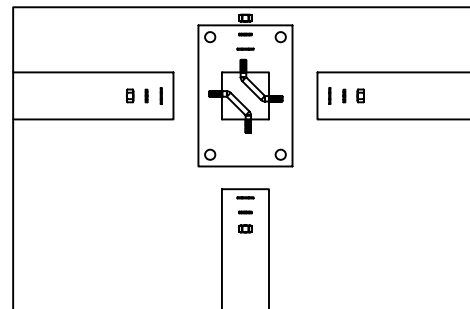

01/01/06

SPACEGUARD PRODUCTS

AISLEGUARD

INSTALLATION SHEET

PHONE: 800-841-0680

FAX: 800-428-5758

3/4 ANCHOR (NOT PROVIDED)

TOP VIEW
TYPICAL STRAIGHT CONNECTION

HARDWARE REQUIRED FOR INSTALLATION	
KEY	ITEM
1	3/4 X 5 1/2 HEX HEAD BOLT
2	5/8 ANGLE BOLT
3	3/4 FLAT WASHER
4	3/4 LOCK WASHER
5	5/8 LOCK WASHER
6	5/8 FLAT WASHER
7	3/4 HEX NUT
8	5/8 HEX NUT

CAPS ARE INCLUDED WITH ALL
POSTS

TOP VIEW
TYPICAL CORNER CONNECTION

TOP VIEW
T-POST CONNECTION