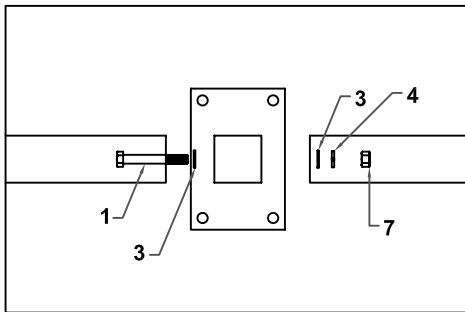

01/01/06

SPACEGUARD PRODUCTS

AISLEGUARD

INSTALLATION SHEET

PHONE: 800-841-0680

FAX: 800-428-5758

3/4 ANCHOR (NOT PROVIDED)

TOP VIEW
TYPICAL STRAIGHT CONNECTION

HARDWARE REQUIRED FOR INSTALLATION	
KEY	ITEM
1	3/4 X 5 1/2 HEX HEAD BOLT
2	5/8 ANGLE BOLT
3	3/4 FLAT WASHER
4	3/4 LOCK WASHER
5	5/8 LOCK WASHER
6	5/8 FLAT WASHER
7	3/4 HEX NUT
8	5/8 HEX NUT

CAPS ARE INCLUDED WITH ALL
POSTS

TOP VIEW
TYPICAL CORNER CONNECTION

TOP VIEW
T-POST CONNECTION